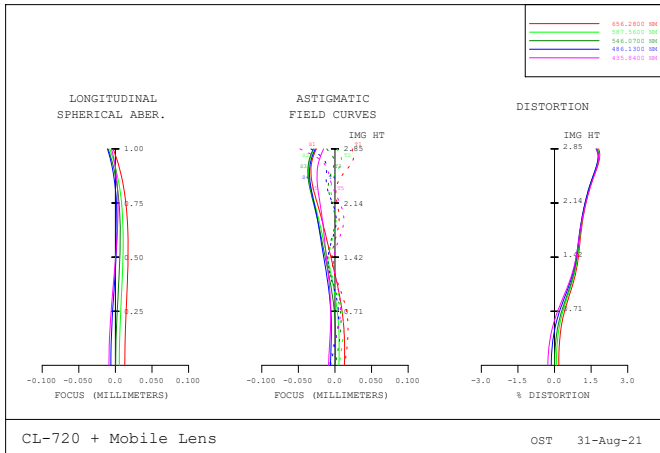

Exit Pupil Size $\Phi 4.0\text{mm}$
Exit Pupil Position 20.0mm (Distance from camera lens to CL)

Working Distance 329.2mm at Object Distance Infinity
(from CL 1st Lens R1 surface to chart) Chart Size : $\Phi 545.2\text{mm}$

Optical performance of CL-720 Lens (Inf, 1m at 70°)

Aberration Scale : $\pm 0.3 \pm 0.3 \pm 1.5\%$

Aberration Scale : ± 0.01

MTF Analysis for FOV 69° Lens of A company

e_{fl} = 4.06mm

F_{no} = 2.64

Object Distance : Infinity, Through Focus MTF(150lp/mm)

Fields = 0.0F, 0.3F, 0.6F, 0.8F, 1.0F

MTF Analysis for (CL-720 + FOV 69° Lens of A company)

Object Distance : Infinity, Through Focus MTF(150lp/mm)

Fields = 0.0F, 0.3F, 0.6F, 0.8F, 1.0F

CL Drawings

Φ89mm X L38.0mm, 0.24kg

How to set Collimator Lens

The chart size of CL-720 (Whole Sub Lens is available)

31-Aug-2021

OneStone

Object Distance (mm) : Real shooting distance with camera.

Working Distance (mm) : Distance from 1st lens R1 vertex of CL to chart.