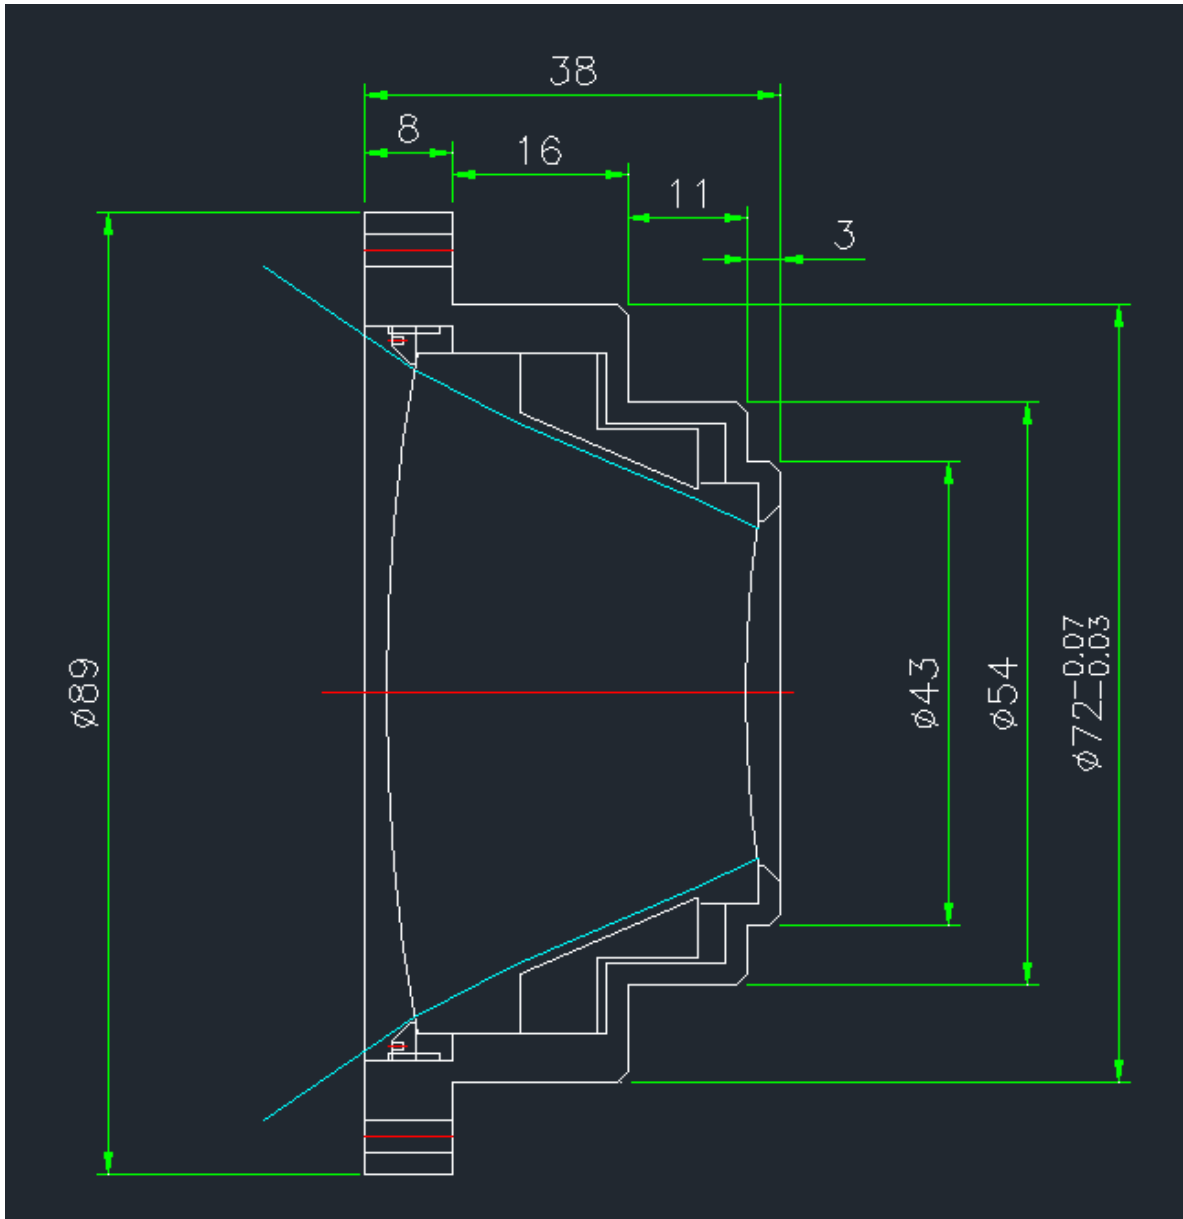

Fields = 0.0F, 0.3F, 0.6F, 0.8F, 1.0F

MTF Analysis for (CL-720 + FOV 69° Lens of A company)

Object Distance : Infinity, Through Focus MTF(150lp/mm)

Fields = 0.0F, 0.3F, 0.6F, 0.8F, 1.0F

CL Drawings

Φ89mm X L38.0mm, 0.24kg

How to set Collimator Lens

The chart size of CL-720 (Whole Sub Lens is available)

31-Aug-2021

OneStone

Object Distance (mm) : Real shooting distance with camera.

Working Distance (mm) : Distance from 1st lens R1 vertex of CL to chart.

** This table is based on the FOV of camera lens.

The FOV of camera lens : 70.00

Object Distance (Object~PCM)	Sub Lens (recomanded)	Working Distance Chart CL vertex	Chart Size (Dia)
1.00e+100	0.00D	329.20	545.2
4.00e+04	0.00D	325.46	539.7
2.05e+04	0.00D	321.99	534.5
2.00e+04	0.00D	321.81	534.3

** This table is based on the Object Distance of camera lens.

F0V of Camera Lens (degrees)	Chart Size(Diameter) (mm)
30.00	147.97
31.00	153.15
32.00	158.35
33.00	163.58
34.00	168.84
35.00	174.12
36.00	179.44
37.00	184.79
38.00	190.16
39.00	195.57
40.00	201.02
41.00	206.49
42.00	212.01
43.00	217.56
44.00	223.15
45.00	228.78
46.00	234.45
47.00	240.17
48.00	245.93
49.00	251.73
50.00	257.58
51.00	263.48
52.00	269.43
53.00	275.43
54.00	281.48
55.00	287.59
56.00	293.75
57.00	299.97
58.00	306.25
59.00	312.60
60.00	319.01
61.00	325.48
62.00	332.02
63.00	338.63
64.00	345.31
65.00	352.07
66.00	358.91
67.00	365.82
68.00	372.82
69.00	379.90
70.00	387.06