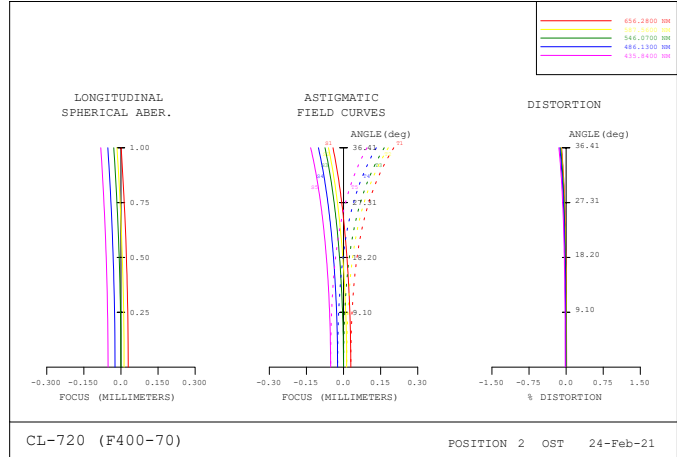

CL-720 Collimating Lens Spec.

2021-08-31
OneStone

Model name CL-720 (Designed by OneStone)
Characteristic of CL-720 Suitable for testing the camera lens

EFL 388.3mm
Inspectable FOV of CCM 70°
Ass'y Size $\Phi 89.0\text{mm}$ X L38.0mm, 0.24kg

Exit Pupil Size $\Phi 4.0\text{mm}$
Exit Pupil Position 20.0mm (Distance from camera lens to CL)

Working Distance 329.2mm at Object Distance Infinity
(from CL 1st Lens R1 surface to chart) Chart Size : $\Phi 545.2\text{mm}$

Optical performance of CL-720 Lens (Inf, 1m at 70°)

Aberration Scale : $\pm 0.3 \pm 0.3 \pm 1.5\%$

Aberration Scale : ± 0.01

MTF Analysis for FOV 69° Lens of A company

e_{fl} = 4.06mm

F_{no} = 2.64

Object Distance : Infinity, Through Focus MTF(150lp/mm)

** This table is based on the Object Distance of camera lens.

F0V of Camera Lens (degrees)	Chart Size(Diameter) (mm)
30.00	147.97
31.00	153.15
32.00	158.35
33.00	163.58
34.00	168.84
35.00	174.12
36.00	179.44
37.00	184.79
38.00	190.16
39.00	195.57
40.00	201.02
41.00	206.49
42.00	212.01
43.00	217.56
44.00	223.15
45.00	228.78
46.00	234.45
47.00	240.17
48.00	245.93
49.00	251.73
50.00	257.58
51.00	263.48
52.00	269.43
53.00	275.43
54.00	281.48
55.00	287.59
56.00	293.75
57.00	299.97
58.00	306.25
59.00	312.60
60.00	319.01
61.00	325.48
62.00	332.02
63.00	338.63
64.00	345.31
65.00	352.07
66.00	358.91
67.00	365.82
68.00	372.82
69.00	379.90
70.00	387.06