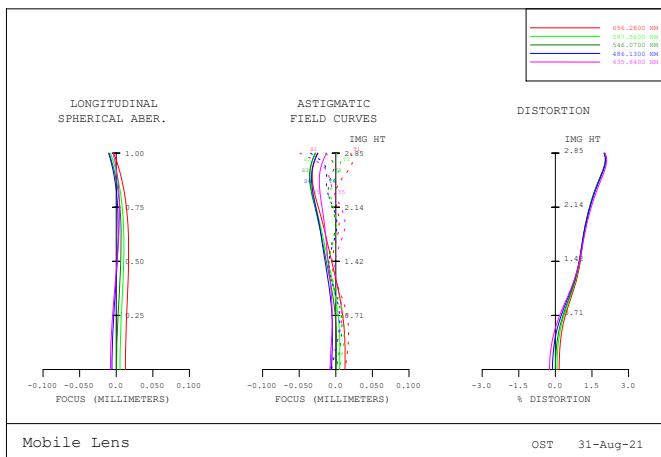

Exit Pupil Size $\Phi 4.0\text{mm}$
Exit Pupil Position 20.0mm (Distance from camera lens to CL)

Working Distance 329.2mm at Object Distance Infinity
(from CL 1st Lens R1 surface to chart) Chart Size : $\Phi 545.2\text{mm}$

Optical performance of CL-720 Lens (Inf, 1m at 70°)

Aberration Scale : $\pm 0.3 \pm 0.3 \pm 1.5\%$

Aberration Scale : ± 0.01

MTF Analysis for FOV 69° Lens of A company

e_{fl} = 4.06mm

F_{no} = 2.64

Object Distance : Infinity, Through Focus MTF(150lp/mm)

Fields = 0.0F, 0.3F, 0.6F, 0.8F, 1.0F

MTF Analysis for (CL-720 + FOV 69° Lens of A company)

Object Distance : Infinity, Through Focus MTF(150lp/mm)

Fields = 0.0F, 0.3F, 0.6F, 0.8F, 1.0F

CL Drawings

Φ89mm X L38.0mm, 0.24kg

** This table is based on the Object Distance of camera lens.

F0V of Camera Lens (degrees)	Chart Size(Diameter) (mm)
30.00	147.97
31.00	153.15
32.00	158.35
33.00	163.58
34.00	168.84
35.00	174.12
36.00	179.44
37.00	184.79
38.00	190.16
39.00	195.57
40.00	201.02
41.00	206.49
42.00	212.01
43.00	217.56
44.00	223.15
45.00	228.78
46.00	234.45
47.00	240.17
48.00	245.93
49.00	251.73
50.00	257.58
51.00	263.48
52.00	269.43
53.00	275.43
54.00	281.48
55.00	287.59
56.00	293.75
57.00	299.97
58.00	306.25
59.00	312.60
60.00	319.01
61.00	325.48
62.00	332.02
63.00	338.63
64.00	345.31
65.00	352.07
66.00	358.91
67.00	365.82
68.00	372.82
69.00	379.90
70.00	387.06