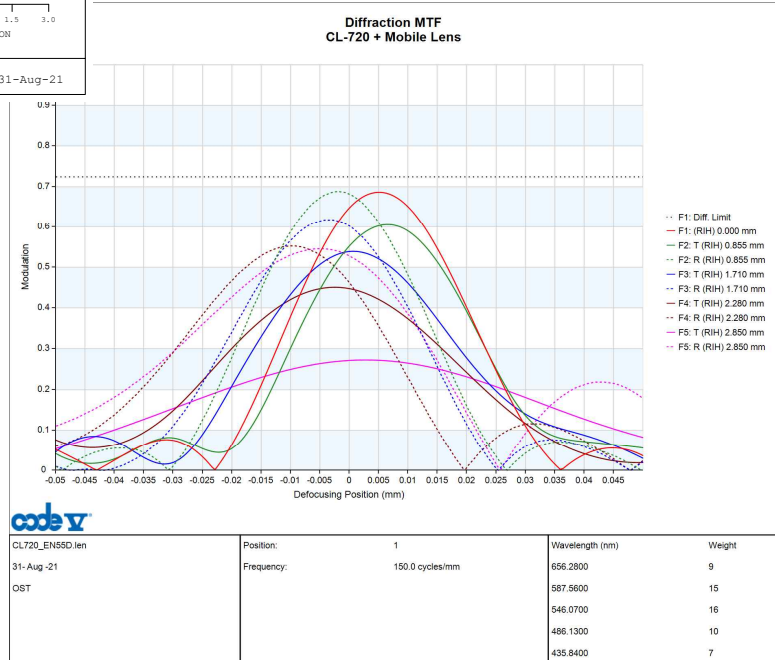

Optical performance of CL-720 Lens (Inf, 1m at 70°)

Aberration Scale : $\pm 0.3 \pm 0.3 \pm 1.5\%$

Aberration Scale : ± 0.01

MTF Analysis for FOV 69° Lens of A company

e_{fl} = 4.06mm

F_{no} = 2.64

Object Distance : Infinity, Through Focus MTF(150lp/mm)

Fields = 0.0F, 0.3F, 0.6F, 0.8F, 1.0F

MTF Analysis for (CL-720 + FOV 69° Lens of A company)

Object Distance : Infinity, Through Focus MTF(150lp/mm)

Fields = 0.0F, 0.3F, 0.6F, 0.8F, 1.0F

CL Drawings

Φ89mm X L38.0mm, 0.24kg