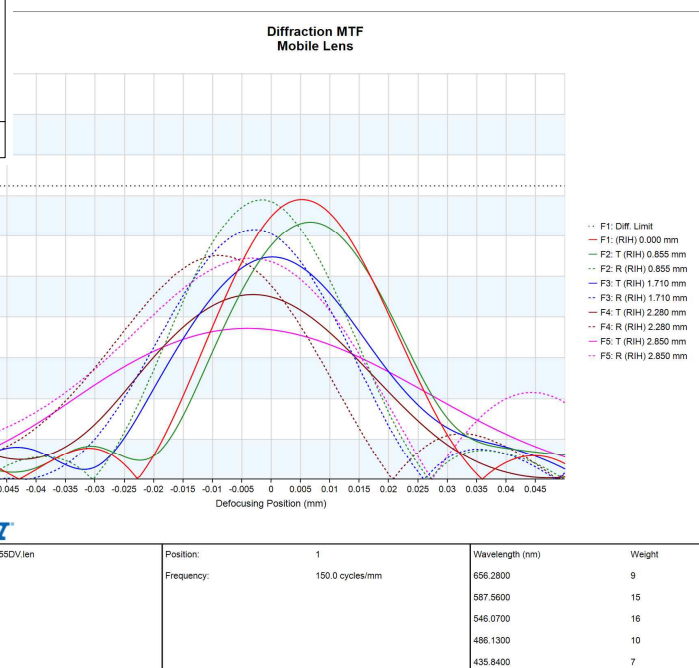

Exit Pupil Size $\Phi 4.0\text{mm}$
Exit Pupil Position 20.0mm (Distance from camera lens to CL)

Working Distance 329.2mm at Object Distance Infinity
(from CL 1st Lens R1 surface to chart) Chart Size : $\Phi 545.2\text{mm}$

Optical performance of CL-720 Lens (Inf, 1m at 70°)

Aberration Scale : $\pm 0.3 \pm 0.3 \pm 1.5\%$

Aberration Scale : ± 0.01

MTF Analysis for FOV 69° Lens of A company

e_{fl} = 4.06mm

F_{no} = 2.64

Object Distance : Infinity, Through Focus MTF(150lp/mm)

Fields = 0.0F, 0.3F, 0.6F, 0.8F, 1.0F

MTF Analysis for (CL-720 + FOV 69° Lens of A company)

Object Distance : Infinity, Through Focus MTF(150lp/mm)

Fields = 0.0F, 0.3F, 0.6F, 0.8F, 1.0F

CL Drawings

Φ89mm X L38.0mm, 0.24kg

** This table is based on the Object Distance of camera lens.

F0V of Camera Lens (degrees)	Chart Size(Diameter) (mm)
30.00	147.97
31.00	153.15
32.00	158.35
33.00	163.58
34.00	168.84
35.00	174.12
36.00	179.44
37.00	184.79
38.00	190.16
39.00	195.57
40.00	201.02
41.00	206.49
42.00	212.01
43.00	217.56
44.00	223.15
45.00	228.78
46.00	234.45
47.00	240.17
48.00	245.93
49.00	251.73
50.00	257.58
51.00	263.48
52.00	269.43
53.00	275.43
54.00	281.48
55.00	287.59
56.00	293.75
57.00	299.97
58.00	306.25
59.00	312.60
60.00	319.01
61.00	325.48
62.00	332.02
63.00	338.63
64.00	345.31
65.00	352.07
66.00	358.91
67.00	365.82
68.00	372.82
69.00	379.90
70.00	387.06