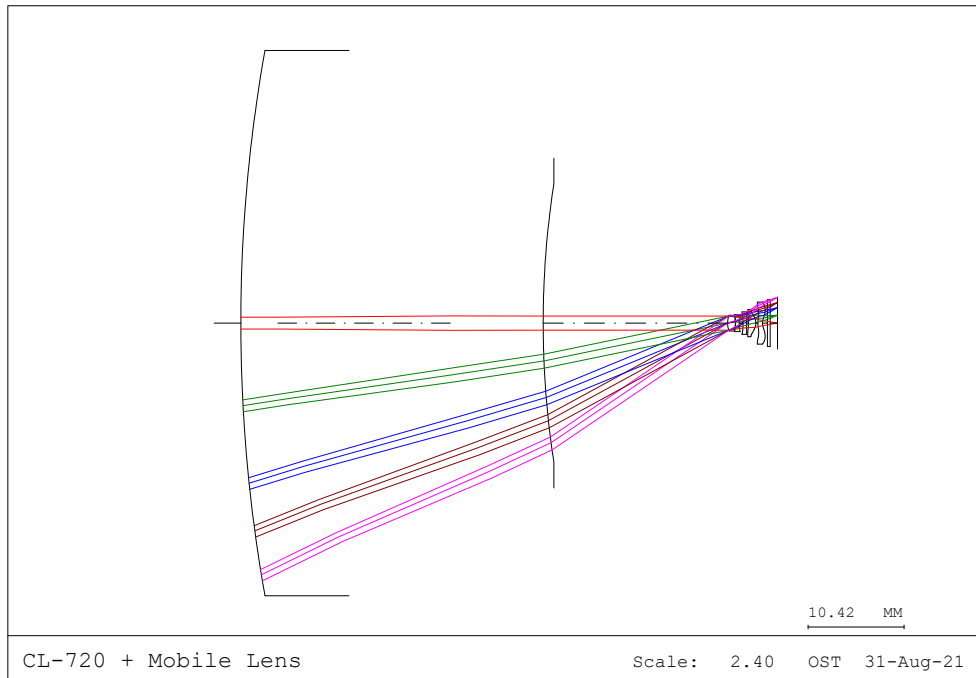

Exit Pupil Size $\Phi 4.0\text{mm}$
Exit Pupil Position 20.0mm (Distance from camera lens to CL)

Working Distance 329.2mm at Object Distance Infinity
(from CL 1st Lens R1 surface to chart) Chart Size : $\Phi 545.2\text{mm}$

Optical performance of CL-720 Lens (Inf, 1m at 70°)

Aberration Scale : $\pm 0.3 \pm 0.3 \pm 1.5\%$

Aberration Scale : ± 0.01

MTF Analysis for FOV 69° Lens of A company

e_{fl} = 4.06mm

F_{no} = 2.64

Object Distance : Infinity, Through Focus MTF(150lp/mm)

Fields = 0.0F, 0.3F, 0.6F, 0.8F, 1.0F

MTF Analysis for (CL-720 + FOV 69° Lens of A company)

Object Distance : Infinity, Through Focus MTF(150lp/mm)

Fields = 0.0F, 0.3F, 0.6F, 0.8F, 1.0F

CL Drawings

Φ89mm X L38.0mm, 0.24kg

** This table is based on the Object Distance of camera lens.

F0V of Camera Lens (degrees)	Chart Size(Diameter) (mm)
30.00	147.97
31.00	153.15
32.00	158.35
33.00	163.58
34.00	168.84
35.00	174.12
36.00	179.44
37.00	184.79
38.00	190.16
39.00	195.57
40.00	201.02
41.00	206.49
42.00	212.01
43.00	217.56
44.00	223.15
45.00	228.78
46.00	234.45
47.00	240.17
48.00	245.93
49.00	251.73
50.00	257.58
51.00	263.48
52.00	269.43
53.00	275.43
54.00	281.48
55.00	287.59
56.00	293.75
57.00	299.97
58.00	306.25
59.00	312.60
60.00	319.01
61.00	325.48
62.00	332.02
63.00	338.63
64.00	345.31
65.00	352.07
66.00	358.91
67.00	365.82
68.00	372.82
69.00	379.90
70.00	387.06