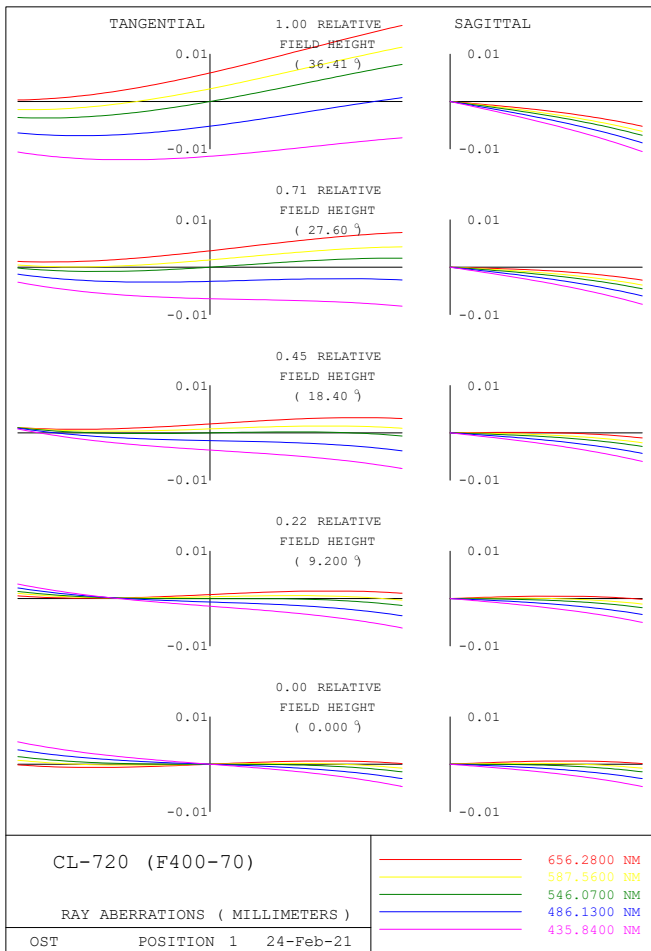

CL-720 Collimating Lens Spec.

2021-08-31
OneStone

Model name CL-720 (Designed by OneStone)
Characteristic of CL-720 Suitable for testing the camera lens

EFL 388.3mm
Inspectable FOV of CCM 70°
Ass'y Size $\Phi 89.0\text{mm}$ X L38.0mm, 0.24kg

Exit Pupil Size $\Phi 4.0\text{mm}$
Exit Pupil Position 20.0mm (Distance from camera lens to CL)

Working Distance 329.2mm at Object Distance Infinity
(from CL 1st Lens R1 surface to chart) Chart Size : $\Phi 545.2\text{mm}$

Optical performance of CL-720 Lens (Inf, 1m at 70°)

Aberration Scale : $\pm 0.3 \pm 0.3 \pm 1.5\%$

Aberration Scale : ± 0.01

MTF Analysis for FOV 69° Lens of A company

e_{fl} = 4.06mm

F_{no} = 2.64

Object Distance : Infinity, Through Focus MTF(150lp/mm)

** This table is based on the Object Distance of camera lens.

F0V of Camera Lens (degrees)	Chart Size(Diameter) (mm)
30.00	147.97
31.00	153.15
32.00	158.35
33.00	163.58
34.00	168.84
35.00	174.12
36.00	179.44
37.00	184.79
38.00	190.16
39.00	195.57
40.00	201.02
41.00	206.49
42.00	212.01
43.00	217.56
44.00	223.15
45.00	228.78
46.00	234.45
47.00	240.17
48.00	245.93
49.00	251.73
50.00	257.58
51.00	263.48
52.00	269.43
53.00	275.43
54.00	281.48
55.00	287.59
56.00	293.75
57.00	299.97
58.00	306.25
59.00	312.60
60.00	319.01
61.00	325.48
62.00	332.02
63.00	338.63
64.00	345.31
65.00	352.07
66.00	358.91
67.00	365.82
68.00	372.82
69.00	379.90
70.00	387.06