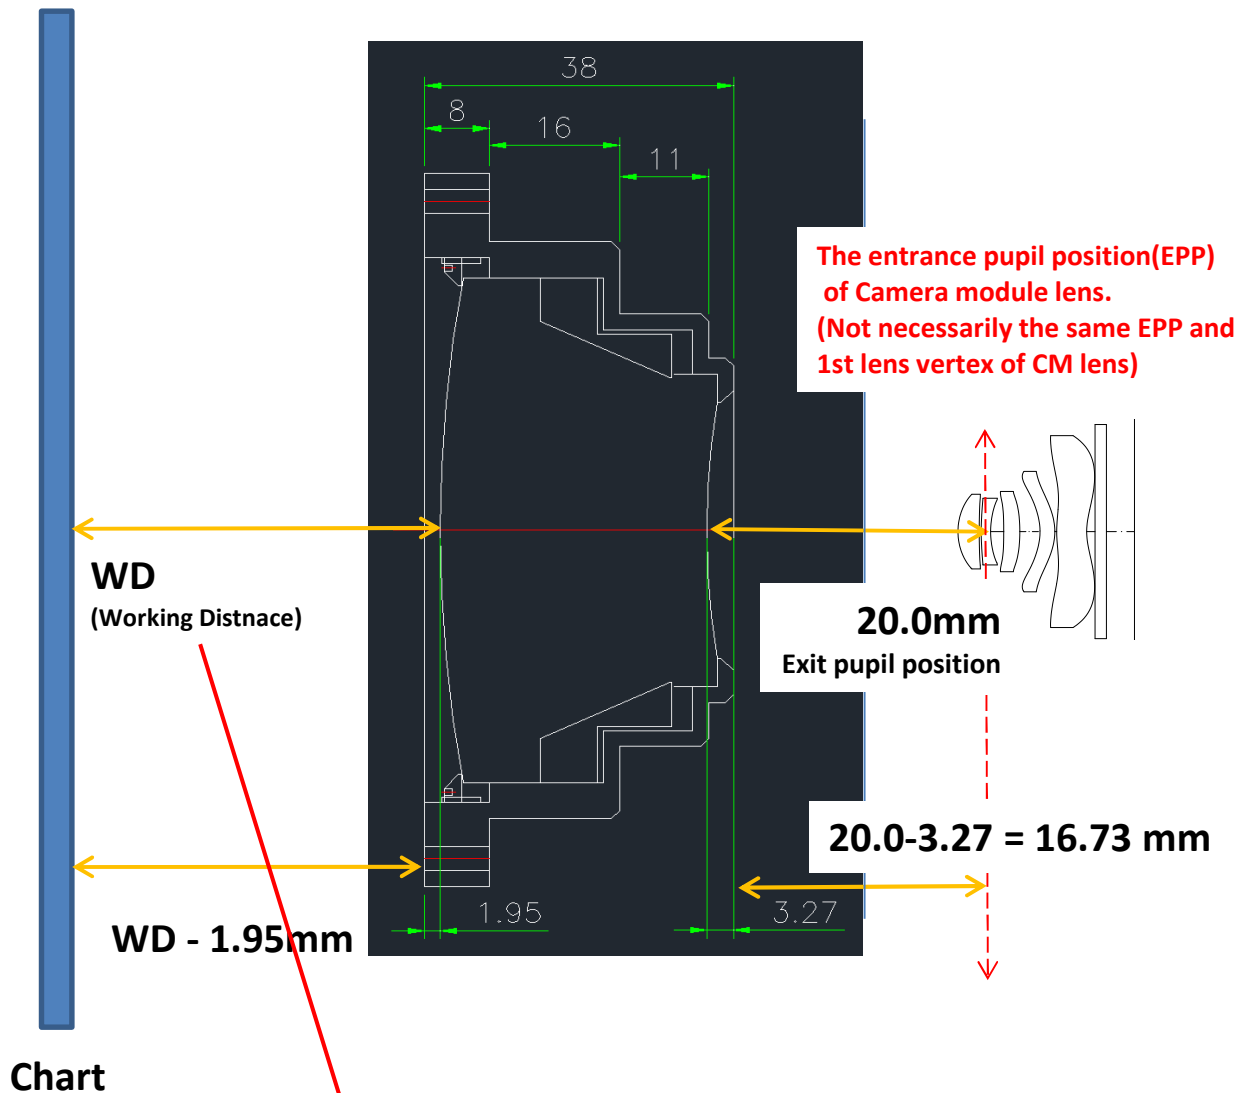

Exit Pupil Size $\Phi 4.0\text{mm}$
Exit Pupil Position 20.0mm (Distance from camera lens to CL)

Working Distance 329.2mm at Object Distance Infinity
(from CL 1st Lens R1 surface to chart) Chart Size : $\Phi 545.2\text{mm}$

Fields = 0.0F, 0.3F, 0.6F, 0.8F, 1.0F

MTF Analysis for (CL-720 + FOV 69° Lens of A company)

Object Distance : Infinity, Through Focus MTF(150lp/mm)

Fields = 0.0F, 0.3F, 0.6F, 0.8F, 1.0F

CL Drawings

Φ89mm X L38.0mm, 0.24kg

How to set Collimator Lens

The chart size of CL-720 (Whole Sub Lens is available)

31-Aug-2021

OneStone

Object Distance (mm) : Real shooting distance with camera.

Working Distance (mm) : Distance from 1st lens R1 vertex of CL to chart.

** This table is based on the FOV of camera lens.

The FOV of camera lens : 70.00

Object Distance (Object~PCM)	Sub Lens (recomanded)	Working Distance Chart CL vertex	Chart Size (Dia)
1.00e+100	0.00D	329.20	545.2
4.00e+04	0.00D	325.46	539.7
2.05e+04	0.00D	321.99	534.5
2.00e+04	0.00D	321.81	534.3