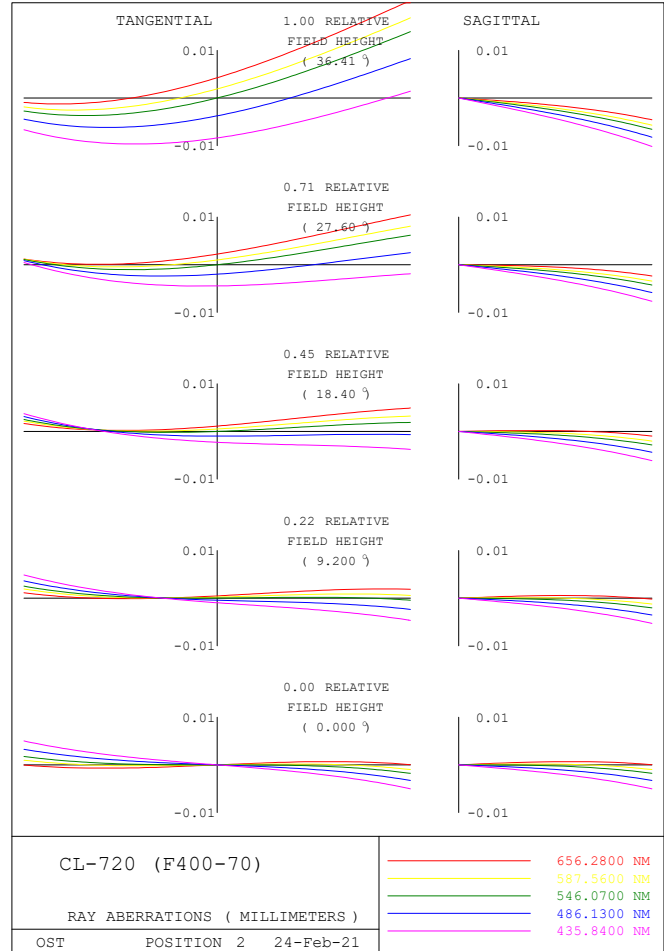

Exit Pupil Size $\Phi 4.0\text{mm}$
Exit Pupil Position 20.0mm (Distance from camera lens to CL)

Working Distance 329.2mm at Object Distance Infinity
(from CL 1st Lens R1 surface to chart) Chart Size : $\Phi 545.2\text{mm}$

Optical performance of CL-720 Lens (Inf, 1m at 70°)

Aberration Scale : $\pm 0.3 \pm 0.3 \pm 1.5\%$

Aberration Scale : ± 0.01

MTF Analysis for FOV 69° Lens of A company

e_{fl} = 4.06mm

F_{no} = 2.64

Object Distance : Infinity, Through Focus MTF(150lp/mm)

Fields = 0.0F, 0.3F, 0.6F, 0.8F, 1.0F

MTF Analysis for (CL-720 + FOV 69° Lens of A company)

Object Distance : Infinity, Through Focus MTF(150lp/mm)

Fields = 0.0F, 0.3F, 0.6F, 0.8F, 1.0F

CL Drawings

Φ89mm X L38.0mm, 0.24kg

** This table is based on the Object Distance of camera lens.

F0V of Camera Lens (degrees)	Chart Size(Diameter) (mm)
30.00	147.97
31.00	153.15
32.00	158.35
33.00	163.58
34.00	168.84
35.00	174.12
36.00	179.44
37.00	184.79
38.00	190.16
39.00	195.57
40.00	201.02
41.00	206.49
42.00	212.01
43.00	217.56
44.00	223.15
45.00	228.78
46.00	234.45
47.00	240.17
48.00	245.93
49.00	251.73
50.00	257.58
51.00	263.48
52.00	269.43
53.00	275.43
54.00	281.48
55.00	287.59
56.00	293.75
57.00	299.97
58.00	306.25
59.00	312.60
60.00	319.01
61.00	325.48
62.00	332.02
63.00	338.63
64.00	345.31
65.00	352.07
66.00	358.91
67.00	365.82
68.00	372.82
69.00	379.90
70.00	387.06