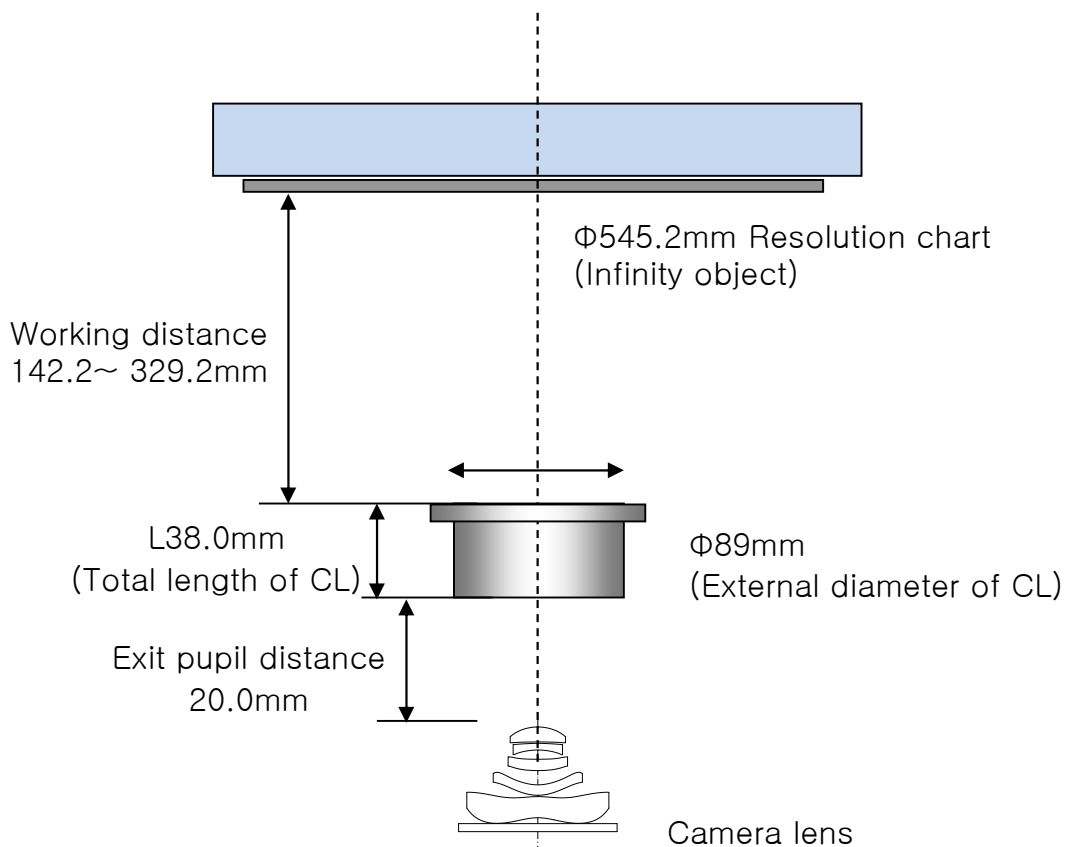

CL-720 Collimating Lens Spec.

2021-08-31
OneStone

Model name CL-720 (Designed by OneStone)
Characteristic of CL-720 Suitable for testing the camera lens

EFL 388.3mm
Inspectable FOV of CCM 70°
Ass'y Size $\Phi 89.0\text{mm}$ X L38.0mm, 0.24kg

Exit Pupil Size $\Phi 4.0\text{mm}$
Exit Pupil Position 20.0mm (Distance from camera lens to CL)

Working Distance 329.2mm at Object Distance Infinity
(from CL 1st Lens R1 surface to chart) Chart Size : $\Phi 545.2\text{mm}$

** This table is based on the FOV of camera lens.

The FOV of camera lens : 70.00

Object Distance (Object~PCM)	Sub Lens (recomanded)	Working Distance Chart CL vertex	Chart Size (Dia)
1.00e+100	0.00D	329.20	545.2
4.00e+04	0.00D	325.46	539.7
2.05e+04	0.00D	321.99	534.5
2.00e+04	0.00D	321.81	534.3

** This table is based on the Object Distance of camera lens.

F0V of Camera Lens (degrees)	Chart Size(Diameter) (mm)
30.00	147.97
31.00	153.15
32.00	158.35
33.00	163.58
34.00	168.84
35.00	174.12
36.00	179.44
37.00	184.79
38.00	190.16
39.00	195.57
40.00	201.02
41.00	206.49
42.00	212.01
43.00	217.56
44.00	223.15
45.00	228.78
46.00	234.45
47.00	240.17
48.00	245.93
49.00	251.73
50.00	257.58
51.00	263.48
52.00	269.43
53.00	275.43
54.00	281.48
55.00	287.59
56.00	293.75
57.00	299.97
58.00	306.25
59.00	312.60
60.00	319.01
61.00	325.48
62.00	332.02
63.00	338.63
64.00	345.31
65.00	352.07
66.00	358.91
67.00	365.82
68.00	372.82
69.00	379.90
70.00	387.06