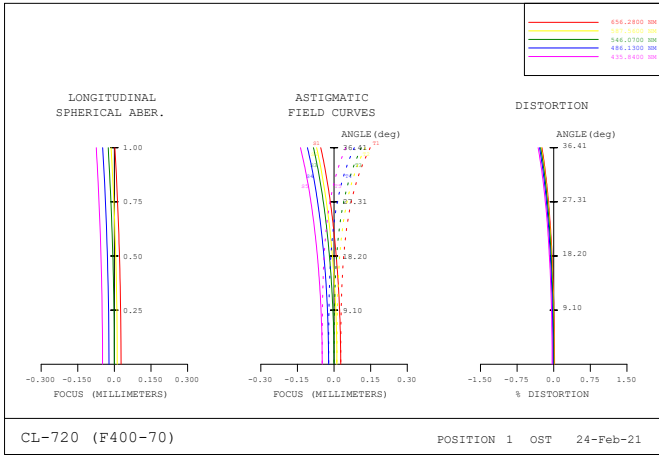

CL-720 Collimating Lens Spec.

2021-08-31
OneStone

Model name CL-720 (Designed by OneStone)
Characteristic of CL-720 Suitable for testing the camera lens

EFL 388.3mm
Inspectable FOV of CCM 70°
Ass'y Size $\Phi 89.0\text{mm}$ X L38.0mm, 0.24kg

Exit Pupil Size $\Phi 4.0\text{mm}$
Exit Pupil Position 20.0mm (Distance from camera lens to CL)

Working Distance 329.2mm at Object Distance Infinity
(from CL 1st Lens R1 surface to chart) Chart Size : $\Phi 545.2\text{mm}$

Optical performance of CL-720 Lens (Inf, 1m at 70°)

Aberration Scale : $\pm 0.3 \pm 0.3 \pm 1.5\%$

Aberration Scale : ± 0.01

MTF Analysis for FOV 69° Lens of A company

e_{fl} = 4.06mm

F_{no} = 2.64

Object Distance : Infinity, Through Focus MTF(150lp/mm)

** This table is based on the Object Distance of camera lens.

F0V of Camera Lens (degrees)	Chart Size(Diameter) (mm)
30.00	147.97
31.00	153.15
32.00	158.35
33.00	163.58
34.00	168.84
35.00	174.12
36.00	179.44
37.00	184.79
38.00	190.16
39.00	195.57
40.00	201.02
41.00	206.49
42.00	212.01
43.00	217.56
44.00	223.15
45.00	228.78
46.00	234.45
47.00	240.17
48.00	245.93
49.00	251.73
50.00	257.58
51.00	263.48
52.00	269.43
53.00	275.43
54.00	281.48
55.00	287.59
56.00	293.75
57.00	299.97
58.00	306.25
59.00	312.60
60.00	319.01
61.00	325.48
62.00	332.02
63.00	338.63
64.00	345.31
65.00	352.07
66.00	358.91
67.00	365.82
68.00	372.82
69.00	379.90
70.00	387.06